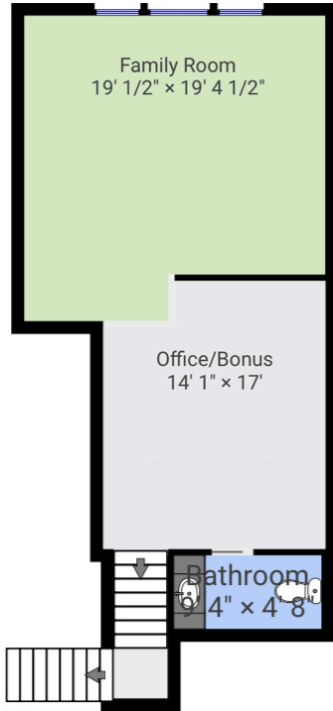

7755 SW Roanoke Dr S. Wilsonville, OR 97070

2 Levels 2,714.10 Sq.ft. + Garage 422.44 Sq.ft. 3 Bedrooms 2.5 Baths

Upper Level 758.79 Sq.ft.

Main Level 1,955.31 Sq.ft.