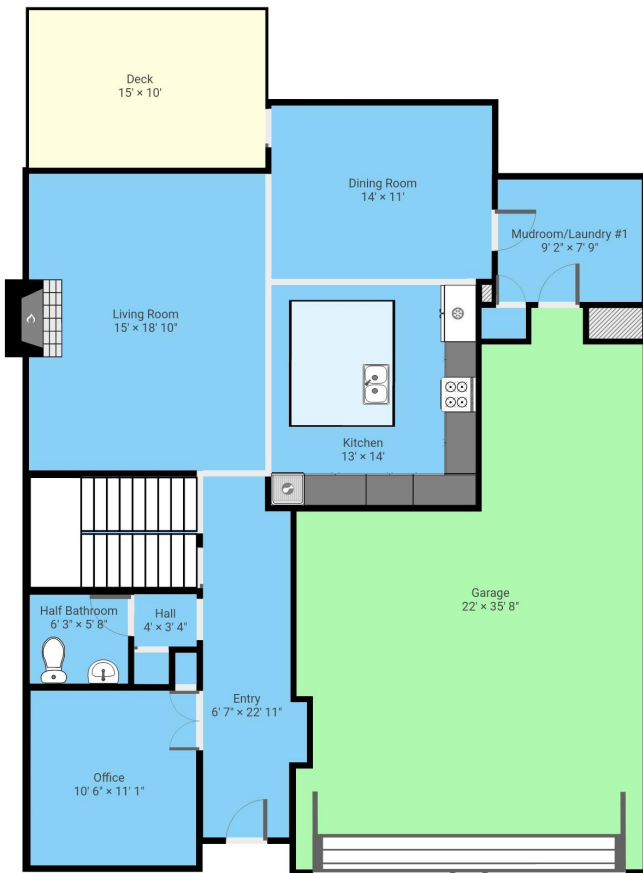

14870 SE Taryn Ct. Happy Valley, OR 97086

5 Bedrooms, 3.5 Bathrooms, 3,702 sq.ft.

Home Synergy Solutions

Main Level: 1,202 sq.ft.

Upper Level: 1,610 sq.ft.

Lower Level: 890 sq.ft.

Floor Plan measurements are approximate and are for illustrative purposes only. We make no guarantee, warranty or representation as to the accuracy and completeness of the floor plan.