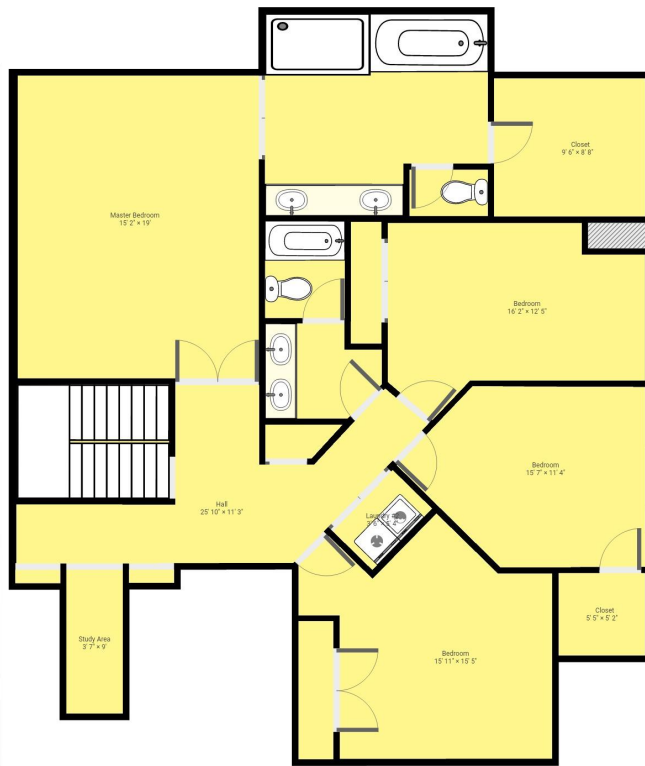

14870 SE Taryn Ct. Happy Valley, OR 97086

5 Bedrooms, 3.5 Bathrooms, 3,702 sq.ft.

Home Synergy Solutions

Main Level: 1,202 sq.ft.

Upper Level: 1,610 sq.ft.

Lower Level: 890 sq.ft.

Floor Plan measurements are approximate and are for illustrative purposes only. We make no guarantee, warranty or representation as to the accuracy and completeness of the floor plan.