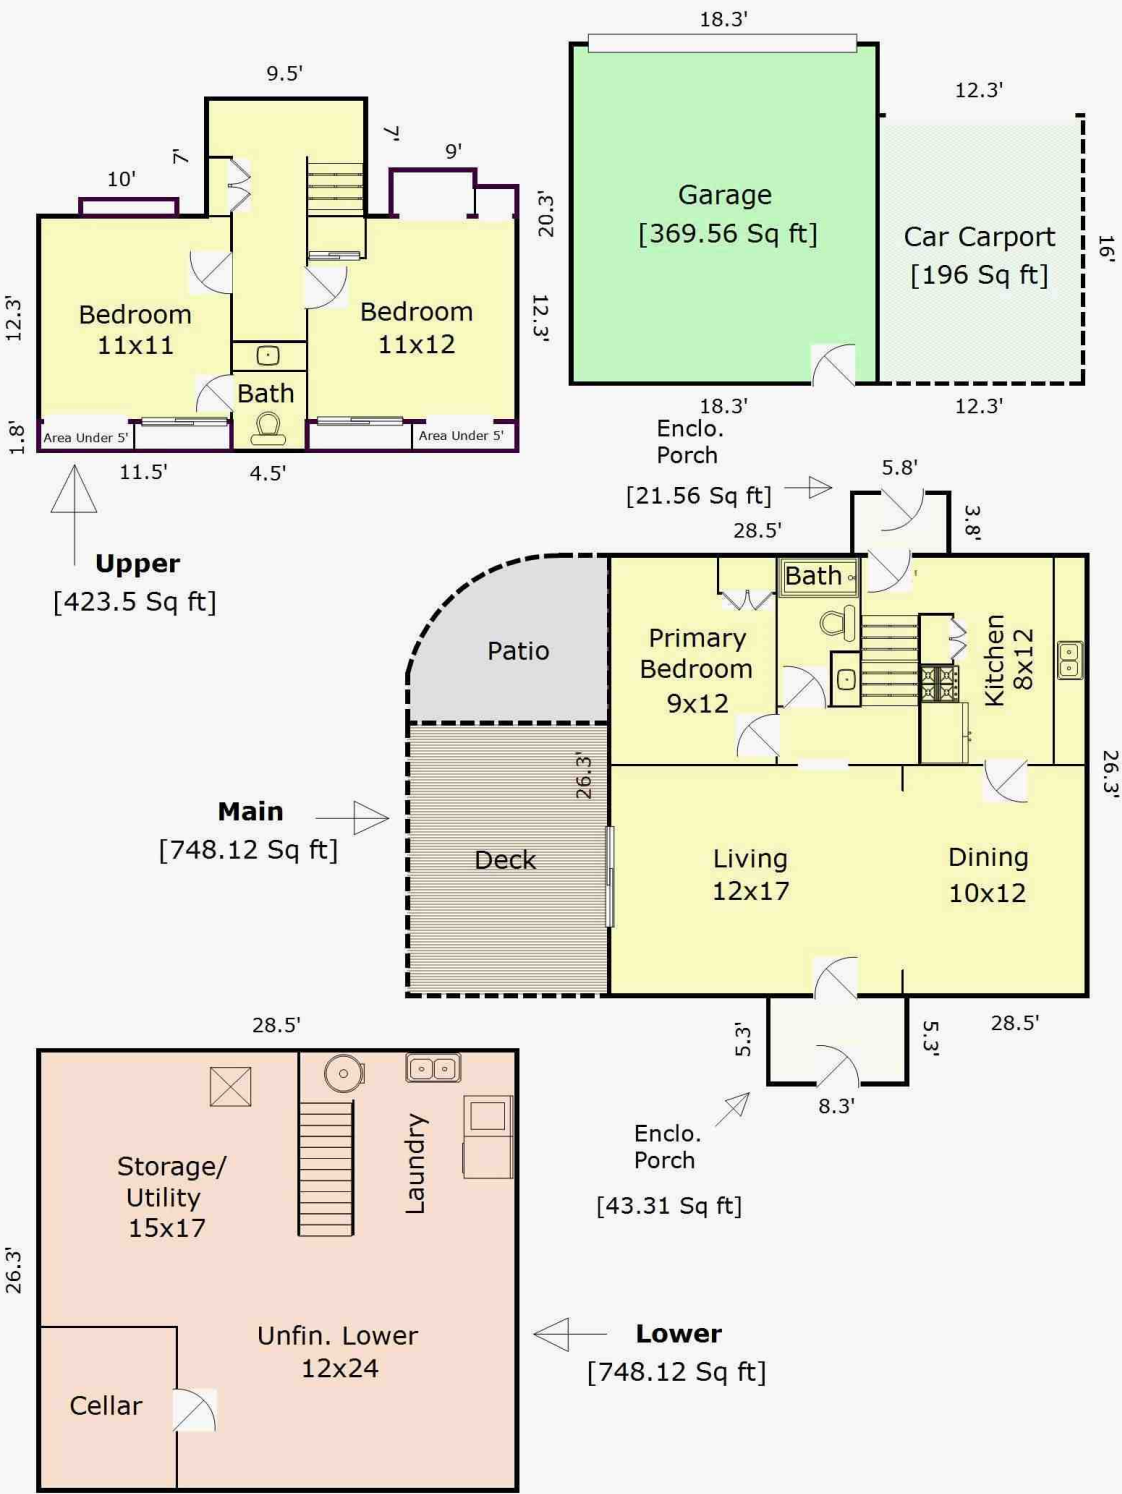

139 NW 6th Ave, Canby, OR 97013

Main + Upper + Lower = 1,920 Sq ft
Sketch Prepared for Named Client Only
Measured on 04/04/24