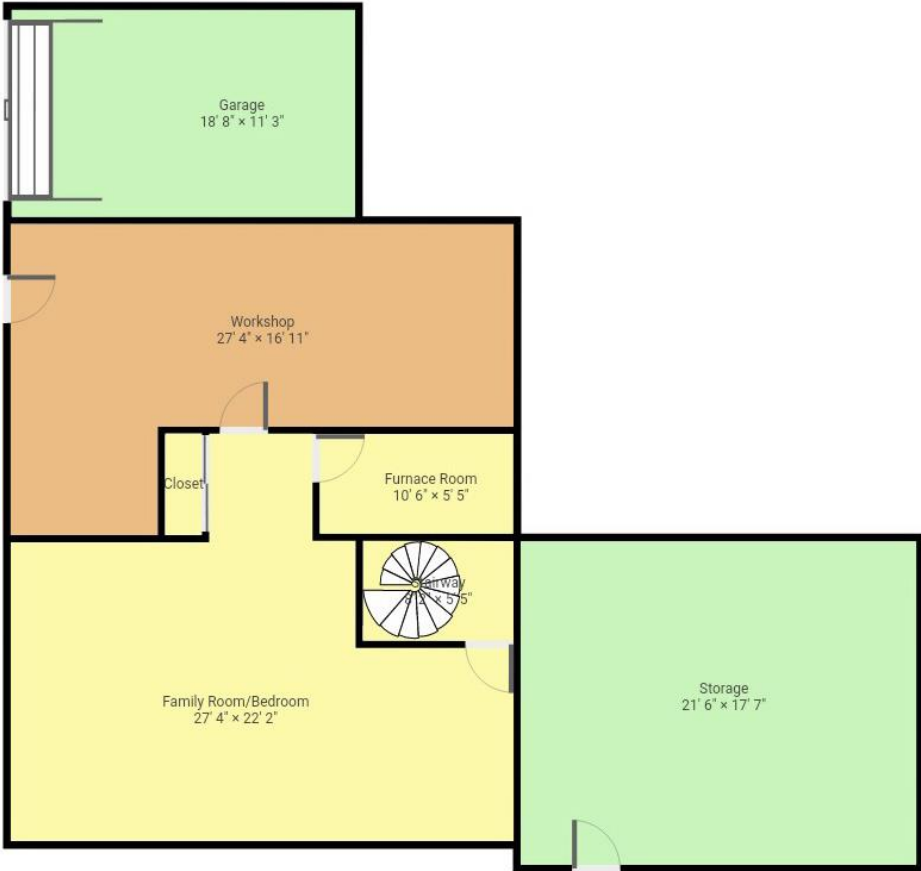

# 12660 SE Callahan Rd. Happy Valley, OR 97086 3 Bedrooms, 2 Bathrooms, 3,145 sq.ft.

Main Level: 2,180 sq.ft.

Lower Level: 965 sq.ft.

Floor Plan measurements are approximate and are for illustrative purposes only. We make no guarantee, warranty or representation as to the accuracy and completeness of the floor plan.