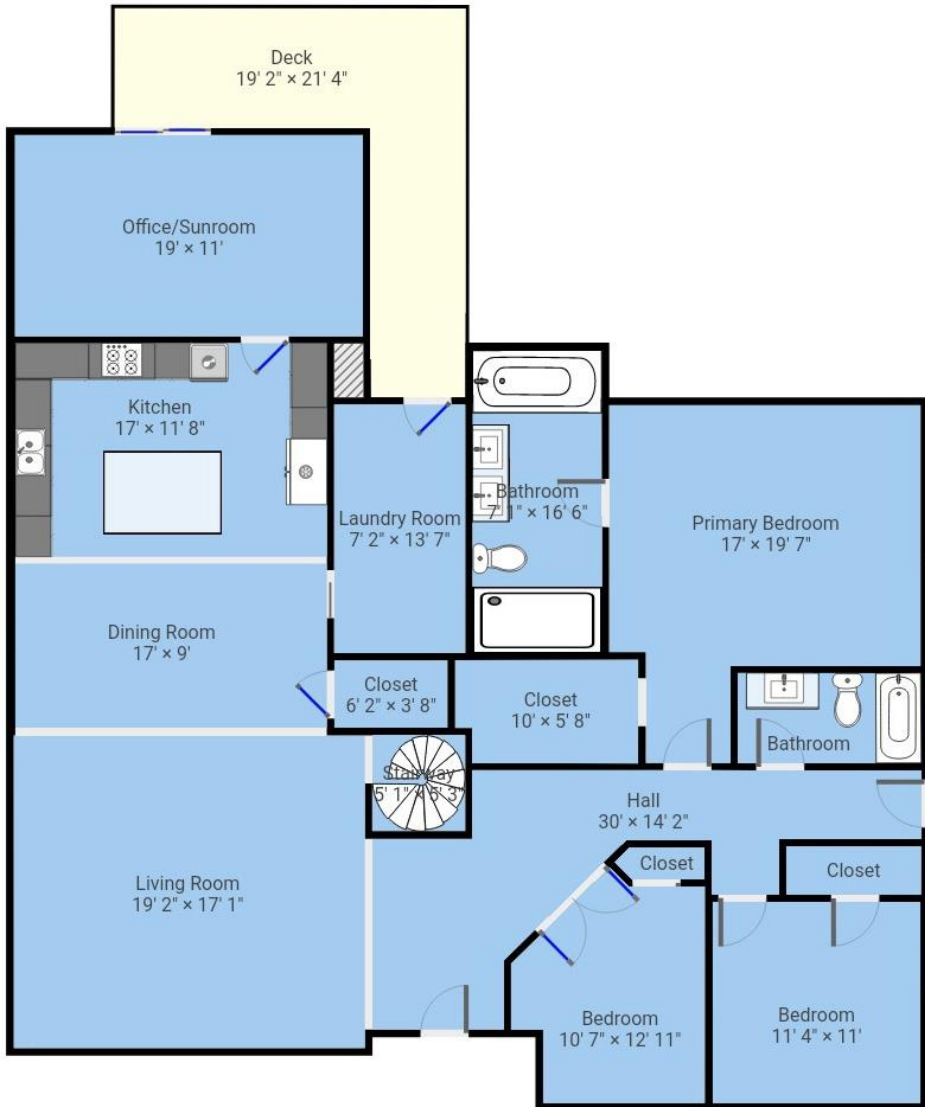

# 12660 SE Callahan Rd. Happy Valley, OR 97086 3 Bedrooms, 2 Bathrooms, 3,145 sq.ft.

Main Level: 2,180 sq.ft.

Lower Level: 965 sq.ft.

Floor Plan measurements are approximate and are for illustrative purposes only. We make no guarantee, warranty or representation as to the accuracy and completeness of the floor plan.