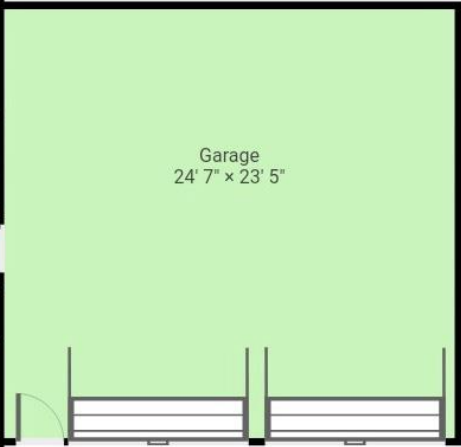

# 12660 SE Callahan Rd. Happy Valley, OR 97086 3 Bedrooms, 2 Bathrooms, 3,145 sq.ft.

Main Level: 2,180 sq.ft.

Lower Level: 965 sq.ft.

Floor Plan measurements are approximate and are for illustrative purposes only. We make no guarantee, warranty or representation as to the accuracy and completeness of the floor plan.